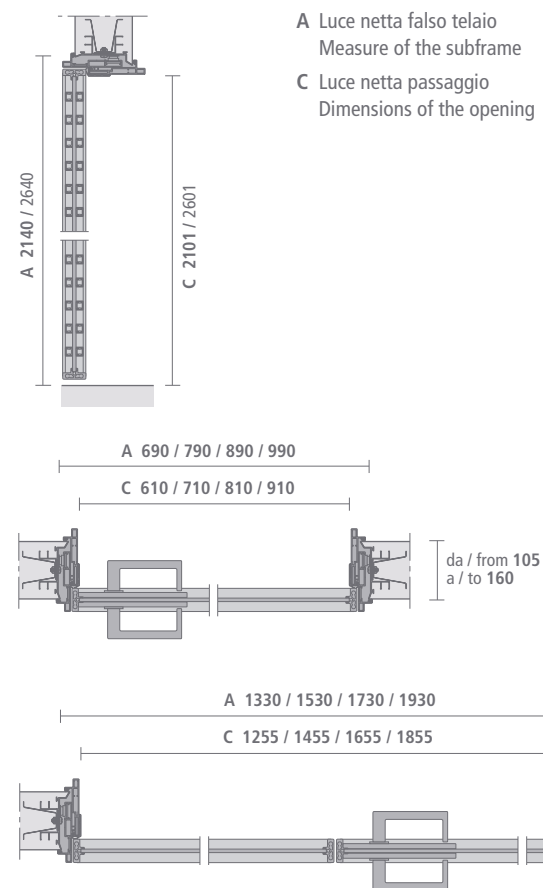

Porta battente
Swing door

Slim
Porta battente
Swing door

Porta scorrevole per controlelai a scomparsa
Sliding door in the wall

Slim
Porta scorrevole per controlelai Scigno® Essential e Eclisse® Syntesis® line
Pocket door for systems "Essential" by Scigno® and "Syntesis® line" by Eclisse