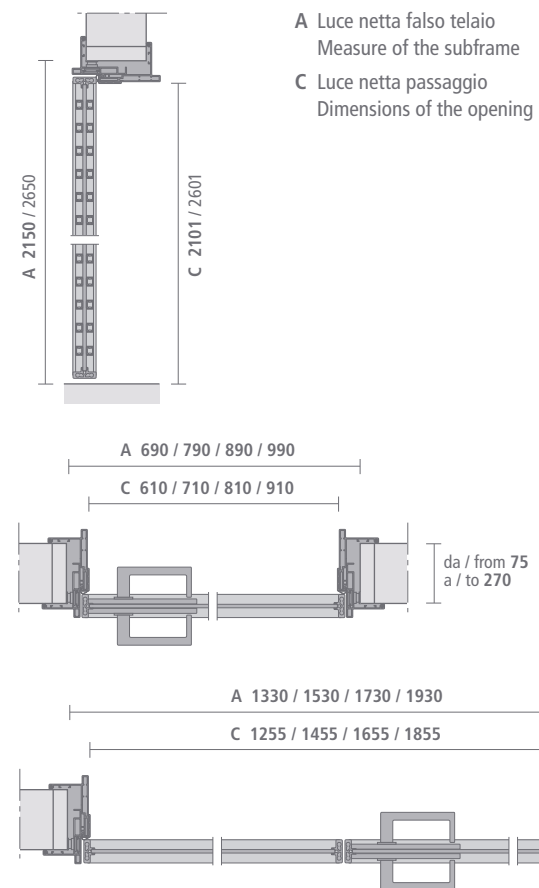

Porta battente
Swing door

Slim
Porta battente
Swing door

Porta scorrevole per controlelai a scomparsa
Sliding door in the wall

Slim
Porta scorrevole per controlelai Scigno® Essential e Eclisse® Syntesis® line
Pocket door for systems "Essential" by Scigno® and "Syntesis® line" by Eclisse