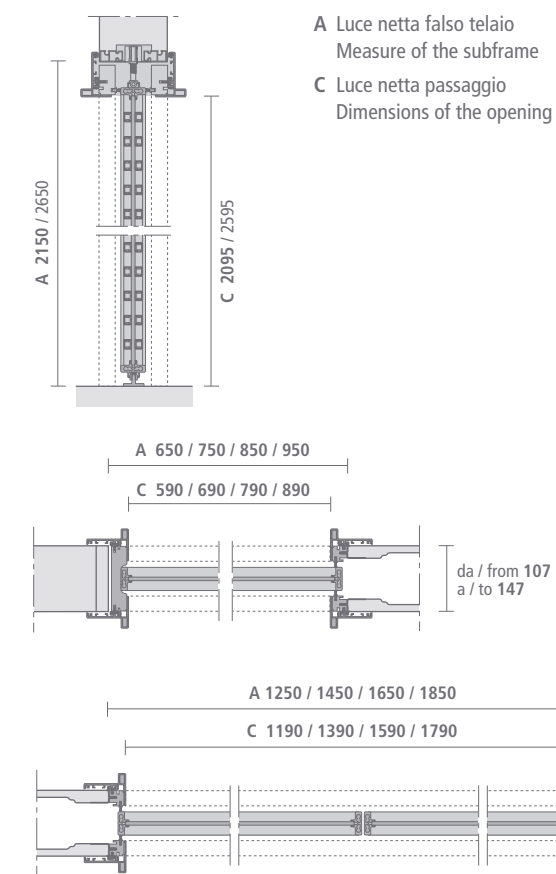

Porta battente
Swing door

Slim
Porta battente
Swing door

Porta scorrevole per controlelai a scomparsa
Sliding door in the wall

Slim
Porta scorrevole per controlelai Scigno® Essential e Eclisse® Syntesis® line
Pocket door for systems "Essential" by Scigno® and "Syntesis® line" by Eclisse