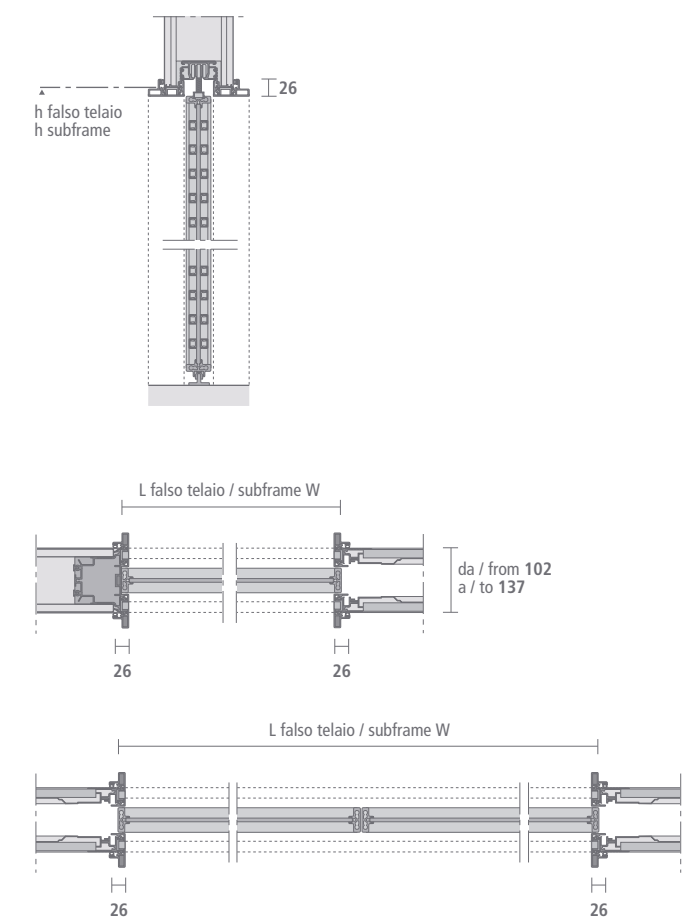

Porta battente
Swing door

Slim
Porta battente
Swing door

Porta scorrevole per controlelai a scomparsa
Sliding door in the wall

Slim
Porta scorrevole per controlelai Scigno® Essential e Eclisse® Syntesis® line
Pocket door for systems "Essential" by Scigno® and "Syntesis® line" by Eclisse